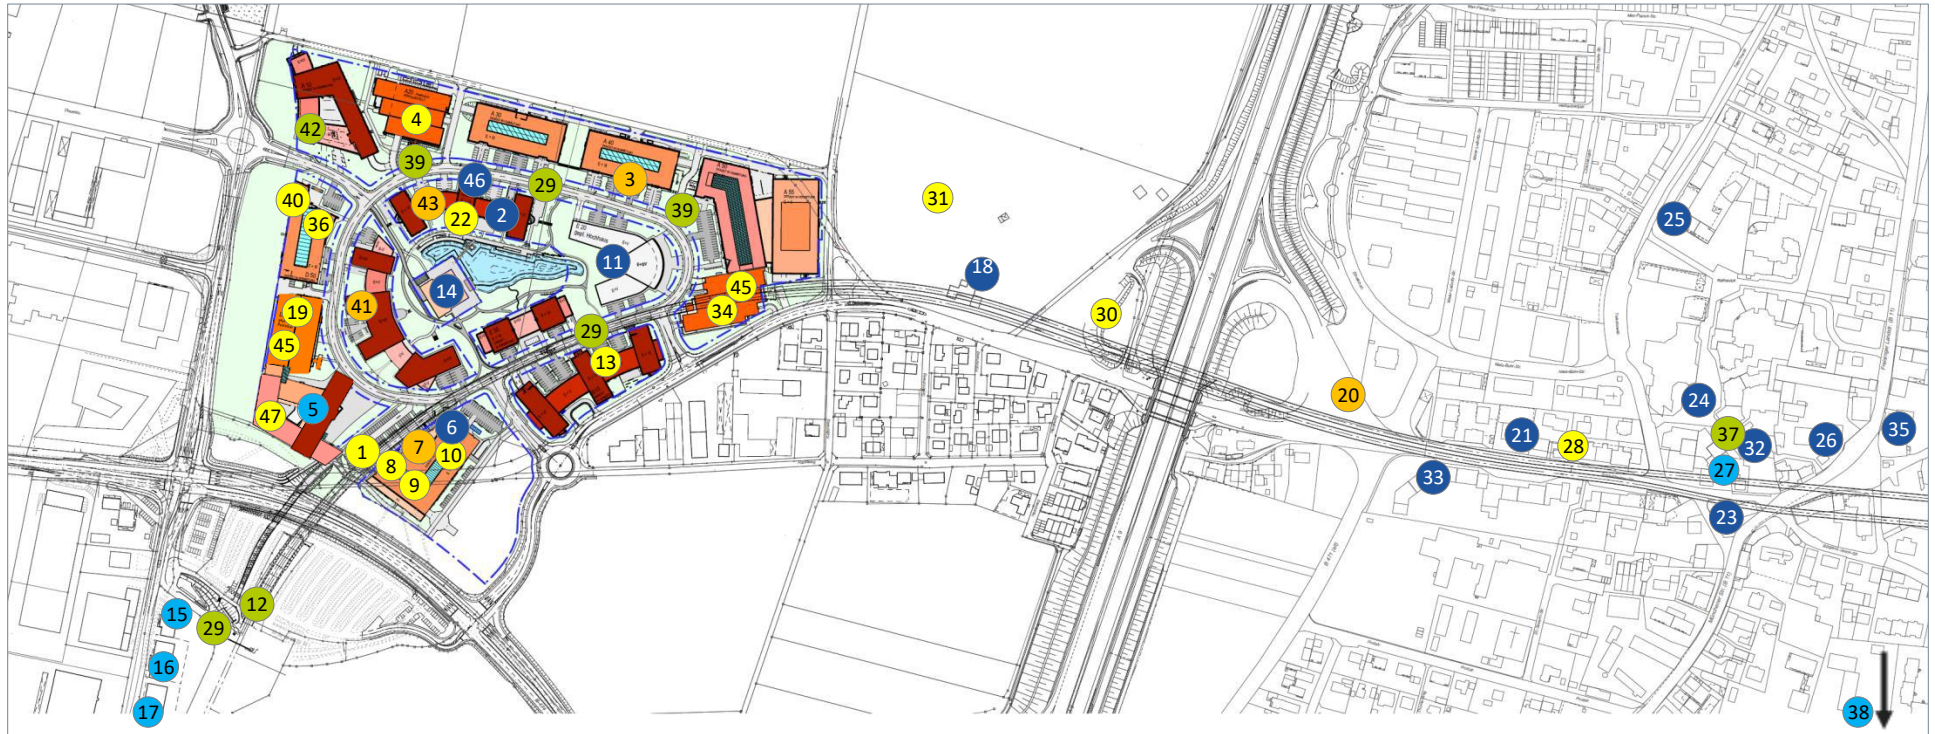

- = Food
- = Shopping
- = Staying
- = Public transport
- = Other infrastructure

- |   |  |  |   |
|---|--|--|---|
| <span style="color: yellow;">●</span> 1 DHL packing station                     | <span style="color: yellow;">●</span> 13 Child care „Infanterix“             | <span style="color: blue;">●</span> 25 Restaurant „Roma“                 | <span style="color: lightgreen;">●</span> 37 Undergroundstation Garching (U6) |
| <span style="color: blue;">●</span> 2 Bakery „Riedmair“                         | <span style="color: lightblue;">●</span> 14 Restaurant „freiraum“            | <span style="color: blue;">●</span> 26 Restaurant „Poseidon“             | <span style="color: lightblue;">●</span> 38 Hotel „Soulmade“                  |
| <span style="color: orange;">●</span> 3 Salomon-Atomic-Wilson Outlet Store      | <span style="color: blue;">●</span> 15 Hotel „B&B“                           | <span style="color: lightblue;">●</span> 27 Hotel „König Ludwig“         | <span style="color: lightgreen;">●</span> 39 MVG Bike   rental station        |
| <span style="color: orange;">●</span> 4 Parking garage                          | <span style="color: lightblue;">●</span> 16 Hotel „Ibis“                     | <span style="color: yellow;">●</span> 28 Oculist                         | <span style="color: orange;">●</span> 40 Cycling infrastructure               |
| <span style="color: lightblue;">●</span> 5 Dorint Business- and Conferencehotel | <span style="color: lightblue;">●</span> 17 Hotel „Motel One“                | <span style="color: lightgreen;">●</span> 29 Bus stops                   | <span style="color: orange;">●</span> 41 Scott Sports                         |
| <span style="color: blue;">●</span> 6 KAIMUG Taste Thai                         | <span style="color: lightblue;">●</span> 18 Pizza joint „Da Umberto“         | <span style="color: yellow;">●</span> 30 Gym                             | <span style="color: lightgreen;">●</span> 42 Enterprise Rent-A-Car            |
| <span style="color: orange;">●</span> 7 Edeka Market                            | <span style="color: orange;">●</span> 19 Parking garage                      | <span style="color: yellow;">●</span> 31 Sport facilities „VfR Garching“ | <span style="color: orange;">●</span> 43 office4you                           |
| <span style="color: yellow;">●</span> 8 ATM VR Bank                             | <span style="color: blue;">●</span> 20 Grocery store, drug store, pharmacy   | <span style="color: blue;">●</span> 32 Restaurant „Moti Mahal“           | <span style="color: yellow;">●</span> 44 Business Campus HUB                  |
| <span style="color: yellow;">●</span> 9 Postal office                           | <span style="color: lightblue;">●</span> 21 Restaurant „Farmers Steakhouse“  | <span style="color: blue;">●</span> 33 Restaurant „El Greco“             | <span style="color: orange;">●</span> 45 Electric charging station            |
| <span style="color: yellow;">●</span> 10 Dentist Dr. Steuber                    | <span style="color: yellow;">●</span> 22 Conference centre                   | <span style="color: orange;">●</span> 34 Parking garage                  | <span style="color: lightblue;">●</span> 46 Restaurant „Made in Italy“        |
| <span style="color: lightblue;">●</span> 11 Snack stall „Campus Döner“          | <span style="color: lightblue;">●</span> 23 Gasthof „Neuwirt“                | <span style="color: blue;">●</span> 35 Gasthof Augustiner                | <span style="color: orange;">●</span> 47 Business Campus OFFICE HUB           |
| <span style="color: lightgreen;">●</span> 12 Undergroundstation Hochbrück (U6)  | <span style="color: lightblue;">●</span> 24 Nano Sushi, Restaurant „Honhong“ | <span style="color: yellow;">●</span> 36 Medical fitness centre          |   |