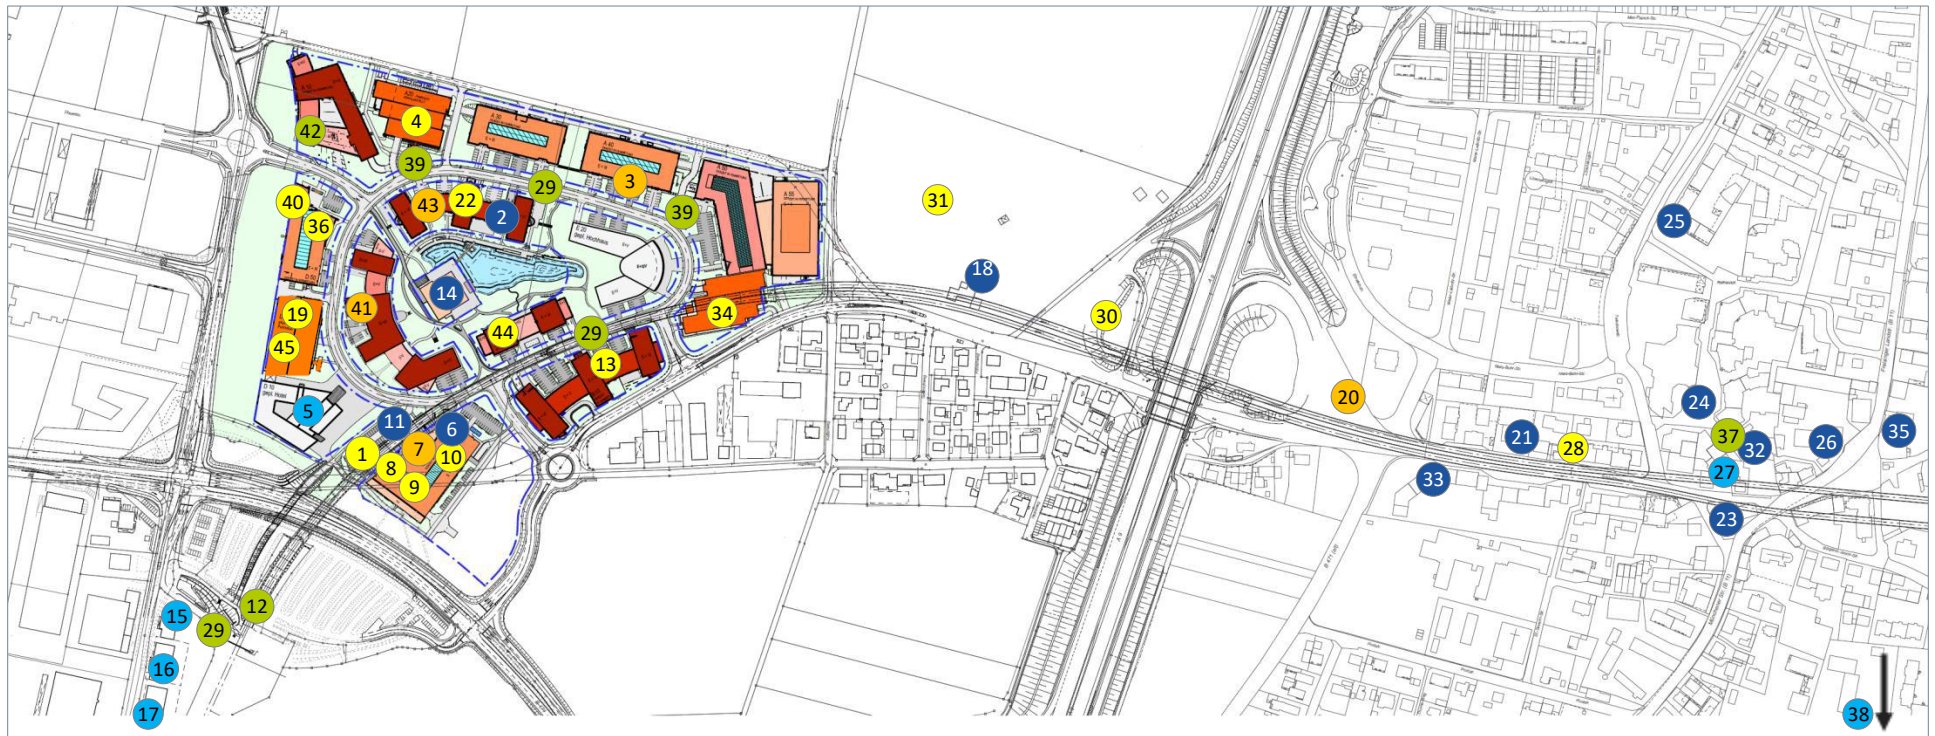

- = Food
- = Shopping
- = Staying
- = Public transport
- = Other infrastructure

- |  |  |  |   |
|--|--|--|---|
| <span style="color: yellow;">●</span> 1 DHL packing station                    | <span style="color: yellow;">●</span> 13 Child care „Infanterix“           | <span style="color: blue;">●</span> 25 Restaurant „Roma“                 | <span style="color: lightgreen;">●</span> 37 Undergroundstation Garching (U6) |
| <span style="color: blue;">●</span> 2 Bakery „Riedmair“                        | <span style="color: lightblue;">●</span> 14 Restaurant „freiraum“          | <span style="color: blue;">●</span> 26 Restaurant „Poseidon“             | <span style="color: blue;">●</span> 38 Hotel „Soulmade“                       |
| <span style="color: orange;">●</span> 3 Salomon-Atomic-Wilson Outlet Store     | <span style="color: blue;">●</span> 15 Hotel „B&B“                         | <span style="color: lightblue;">●</span> 27 Hotel „König Ludwig“         | <span style="color: lightgreen;">●</span> 39 MVG Bike   rental station        |
| <span style="color: orange;">●</span> 4 Parkring garage                        | <span style="color: blue;">●</span> 16 Hotel „Ibis“                        | <span style="color: yellow;">●</span> 28 Oculist                         | <span style="color: yellow;">●</span> 40 Cycling infrastructure               |
| <span style="color: lightblue;">●</span> 5 Hotel (constructionstart 2020)      | <span style="color: lightblue;">●</span> 17 Hotel „Motel One“              | <span style="color: lightgreen;">●</span> 29 Bus stops                   | <span style="color: orange;">●</span> 41 Scott Sports                         |
| <span style="color: blue;">●</span> 6 Cafeteria „Im Ernst“                     | <span style="color: blue;">●</span> 18 Pizza joint „Da Umberto“            | <span style="color: yellow;">●</span> 30 Gym                             | <span style="color: lightgreen;">●</span> 42 Enterprise Rent-A-Car            |
| <span style="color: orange;">●</span> 7 KAIMUG Taste Thai                      | <span style="color: yellow;">●</span> 19 Parkring garage                   | <span style="color: yellow;">●</span> 31 Sport facilities „VfR Garching“ | <span style="color: orange;">●</span> 43 office4you                           |
| <span style="color: yellow;">●</span> 8 ATM VR Bank                            | <span style="color: blue;">●</span> 20 Grocery store, drug store, pharmacy | <span style="color: blue;">●</span> 32 Restaurant „Moti Mahal“           | <span style="color: yellow;">●</span> 44 Business Campus HUB                  |
| <span style="color: yellow;">●</span> 9 Postal office                          | <span style="color: blue;">●</span> 21 Restaurant „Farmers Steakhouse“     | <span style="color: blue;">●</span> 33 Restaurant „El Greco“             | <span style="color: yellow;">●</span> 45 Electric charging station            |
| <span style="color: yellow;">●</span> 10 Dentist Dr. Steuber                   | <span style="color: lightblue;">●</span> 22 Conference centre              | <span style="color: yellow;">●</span> 34 Parking garage                  |   |
| <span style="color: blue;">●</span> 11 Snack stall „Campus Döner“              | <span style="color: blue;">●</span> 23 Gasthof „Neuwirt“                   | <span style="color: blue;">●</span> 35 Gasthof Augustiner                |   |
| <span style="color: lightgreen;">●</span> 12 Undergroundstation Hochbrück (U6) | <span style="color: blue;">●</span> 24 Nano Sushi, Restaurant „Honhong“    | <span style="color: yellow;">●</span> 36 Medical fitness centre          |   |